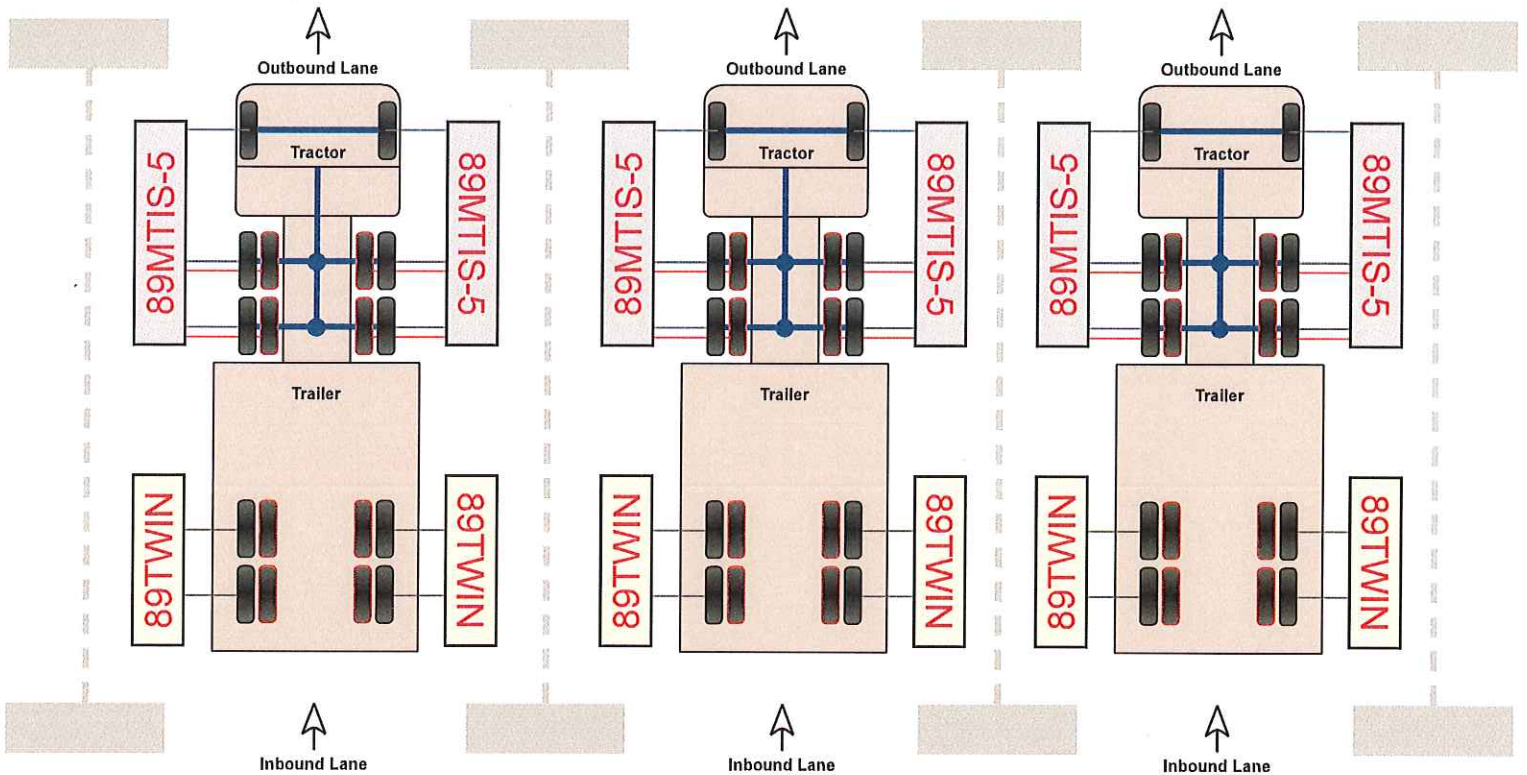

Triple Bay Configuration

89TWIN

- Inflates 1-2 Tires Simultaneously
- 5-145 PSI
- 3 Pre-Set Pressure Options
- Color Coded LED Indication Lights
- Color Coded 1/4" Inflation Hose
- Self-Calibrating
- 0.3 PSI Inflation Accuracy
- 1/2" & 1/4" Inlet Options
- Battery Operated, w/ Smart Charger

89MTIS-5

- Inflates 1-5 Tires Simultaneously
- 5-145 PSI
- 3 Pre-Set Pressure Options
- Color Coded LED Indication Lights
- Color Coded 1/4" Inflation Hose
- Self-Calibrating
- 0.3 PSI Inflation Accuracy
- 1/2" & 1/4" Inlet Options
- Indoor/Outdoor Mobility
- Battery Operated, w/ Smart Charger