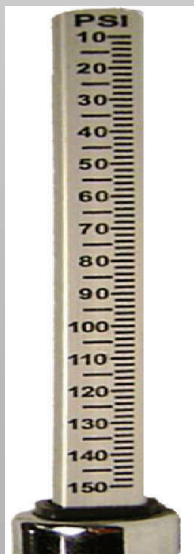

THE WORLD'S LEADING SUPPLIER OF SAFETY,  
ACCURACY & EFFICIENCY IN TIRE INFLATION

800-321-6471

## WHEN ORDERING USE: GA-255S-RCL

### TECHNICAL SPECS:

- NICKEL-PLATED BRASS
- EASY TO READ METAL SLIDE BAR
- CALIBRATED 10-150 PSI 2LB. INCREMENTS
- SWIVELS 360° FOR THOSE HARD-TO-REACH VALVES.
- HALTEC POSI-SEAL REPLACEMENT WASHER (10095) AVAILABLE.

### TO CALIBRATE:

- USING A GAUGE CHECKING STATION, CHECK AND COMPARE THE GA-255S-RCL PRESSURE
- ADJUST ACCORDINGLY:
  - TO INCREASE PRESSURE TURN SET SCREW IN( TO THE RIGHT)
  - TO DECREASE THE PRESSURE TURN THE SET SCREW OUT (TO THE LEFT)